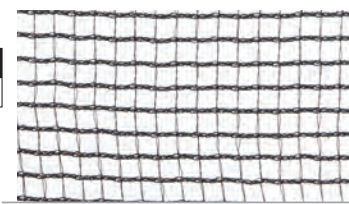

M2. Malla PE antigranizo

		Negra
		503107801066