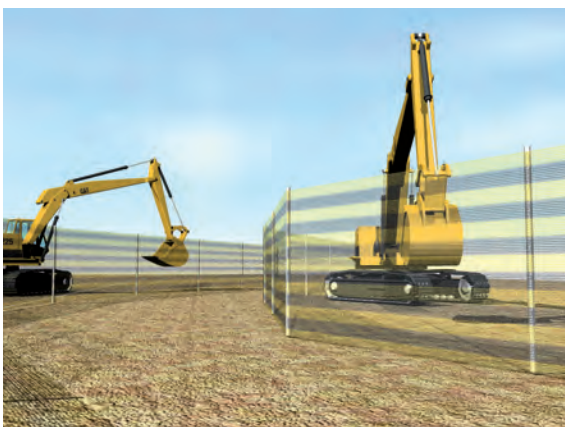

Señalización Signaling

Anti-rayos U.V. Anti-rays U.V.

Página 49 Tarifa. Page 49 Price List.